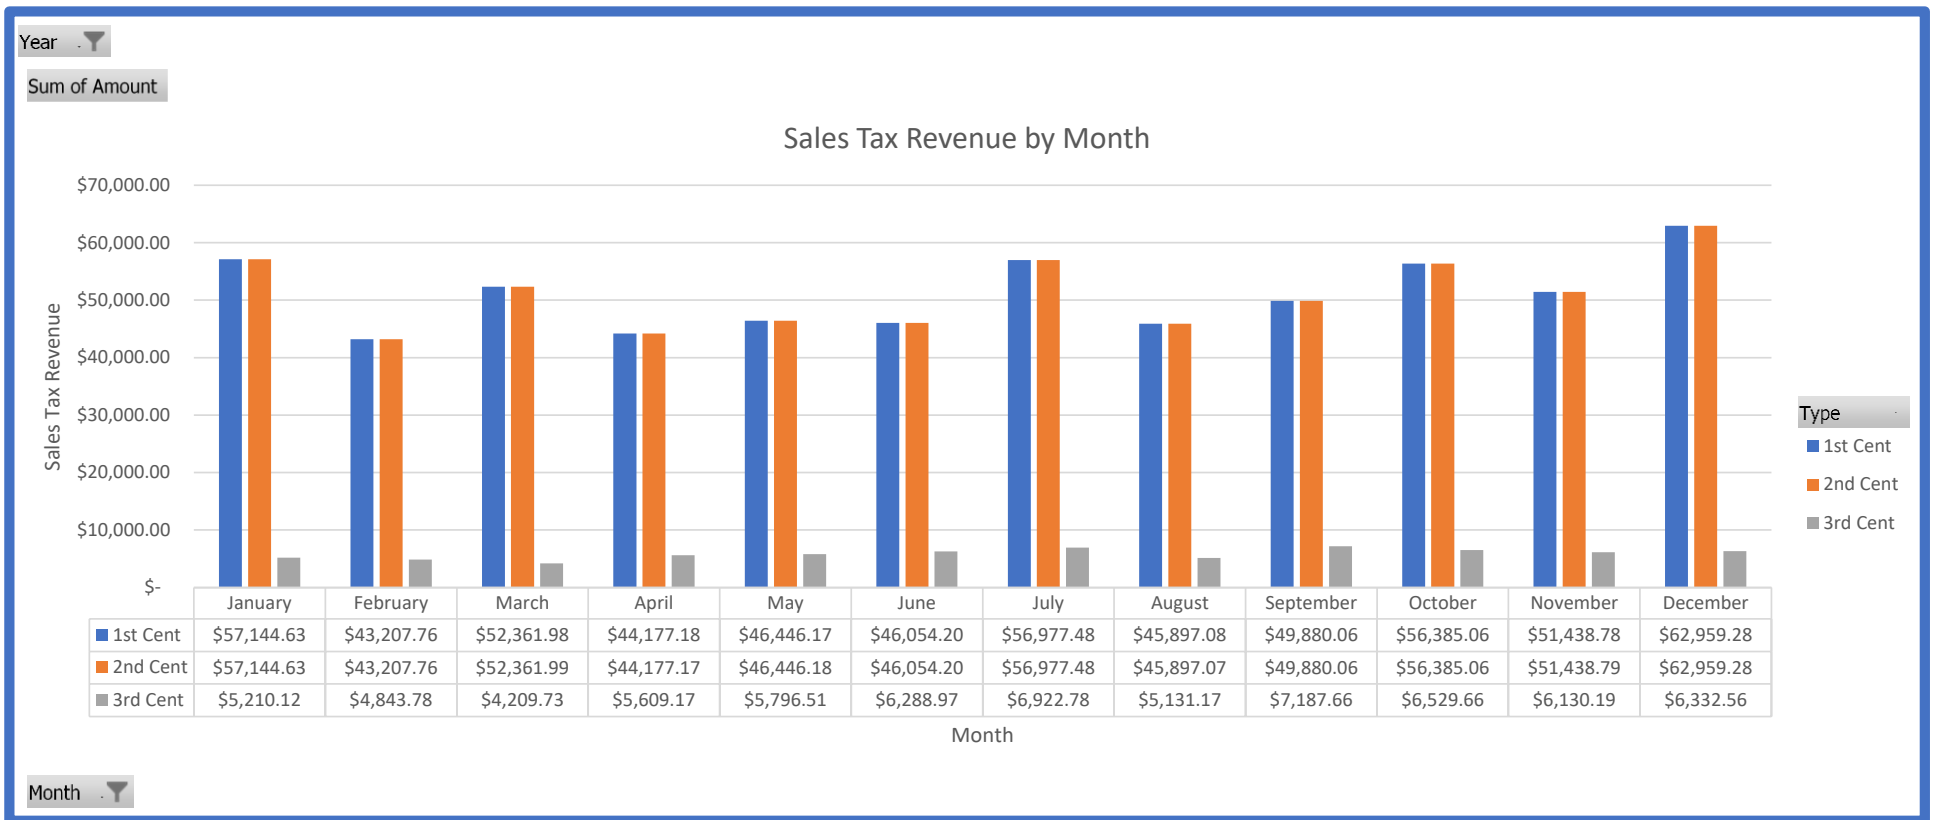

City of Beresford, SD

2021 Sales Tax Revenue

Month 

Sum of Amount

Sales Tax Revenue by Year

Type

- 1st Cent
- 2nd Cent
- 3rd Cent

Year 