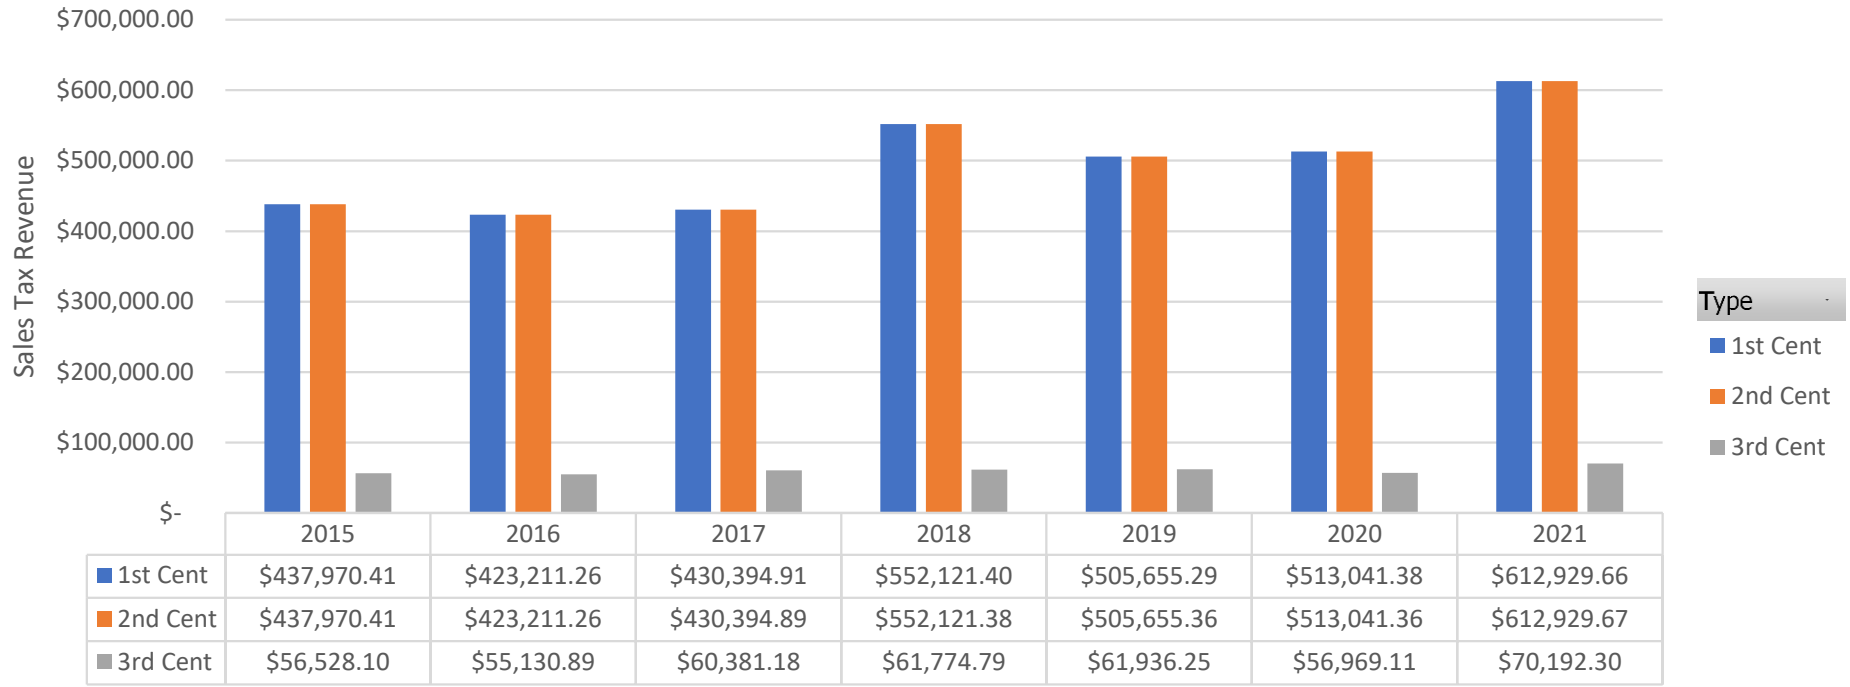

City of Beresford, SD

2021 Sales Tax Revenue

Month 

Sum of Amount

Sales Tax Revenue by Year

Type

- 1st Cent
- 2nd Cent
- 3rd Cent

Year 