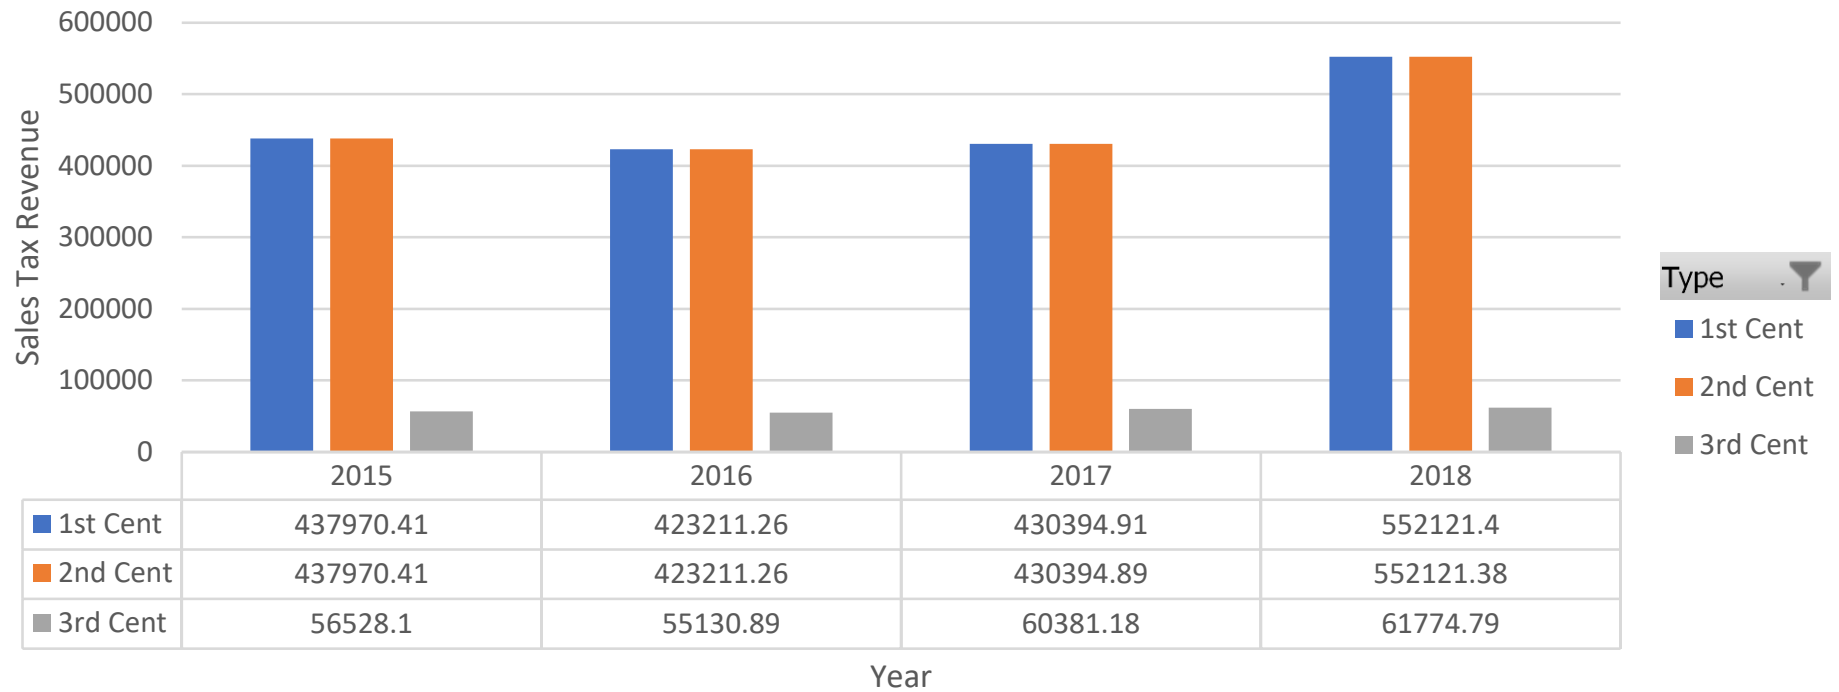

City of Beresford, SD

2018 Sales Tax Revenue

Month

Sum of Amount

Sales Tax Revenue by Year

Type

- 1st Cent
- 2nd Cent
- 3rd Cent

Year