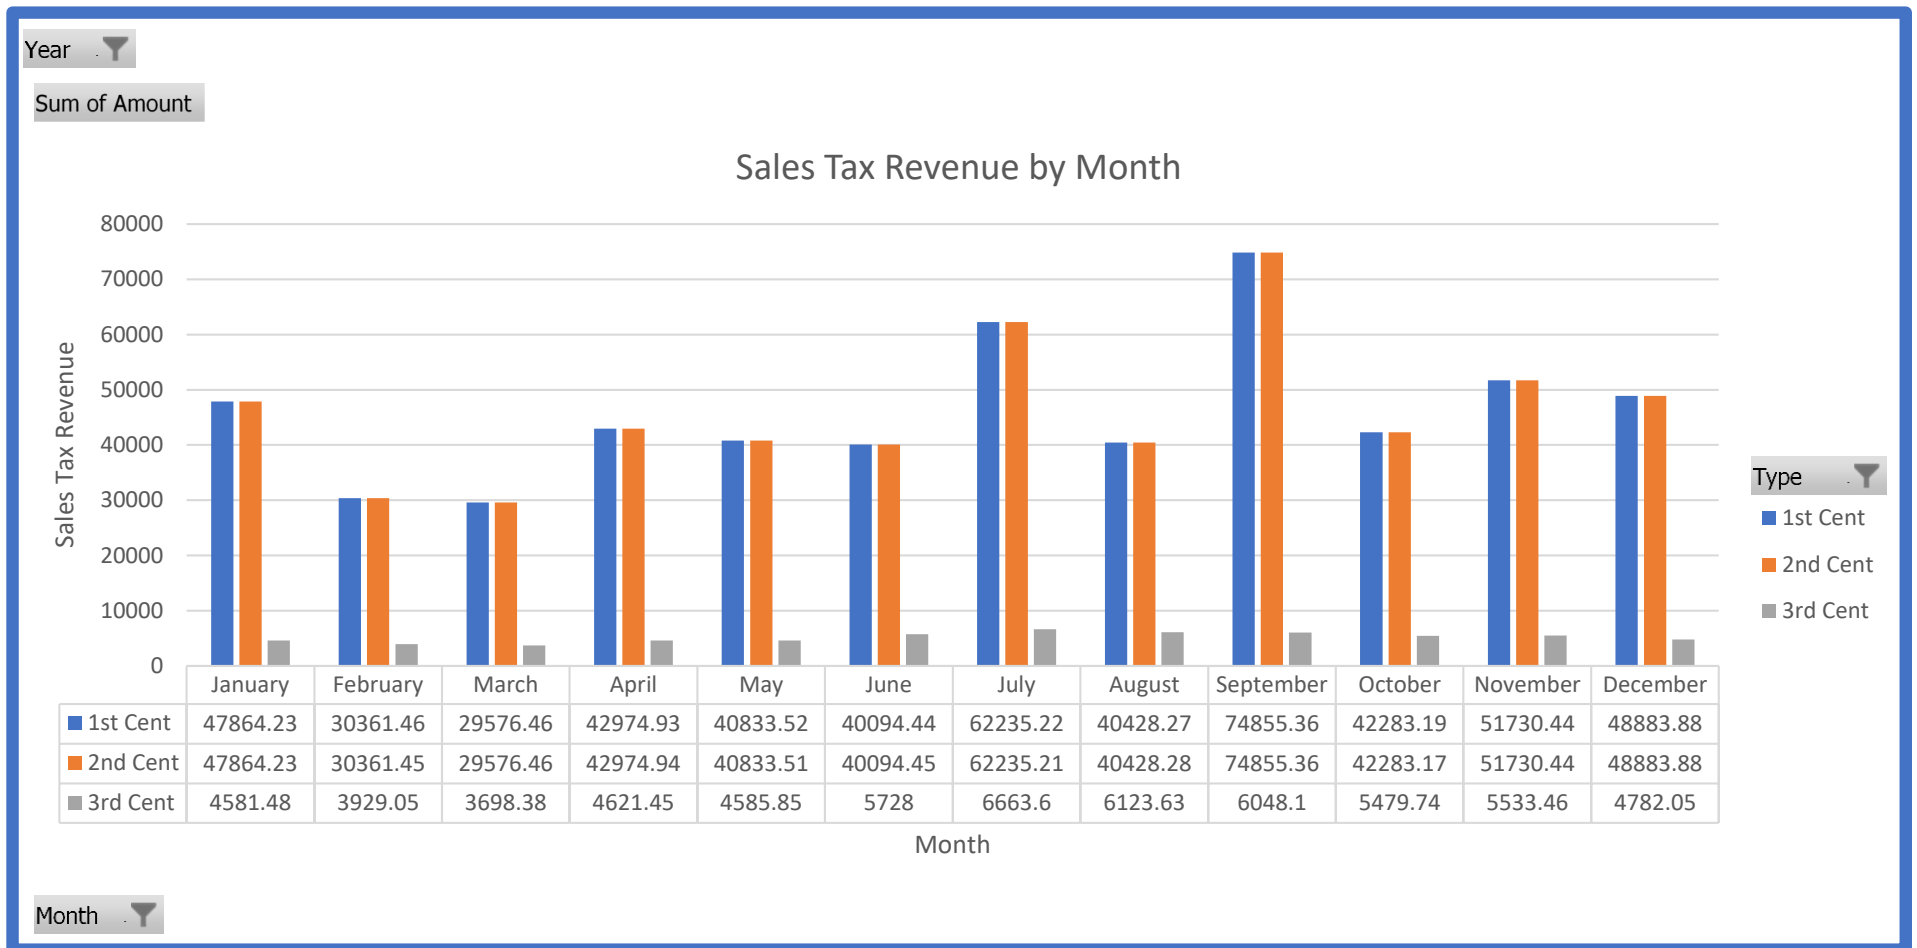

City of Beresford, SD

2018 Sales Tax Revenue

Month

Sum of Amount

Sales Tax Revenue by Year

Type

- 1st Cent
- 2nd Cent
- 3rd Cent

Year