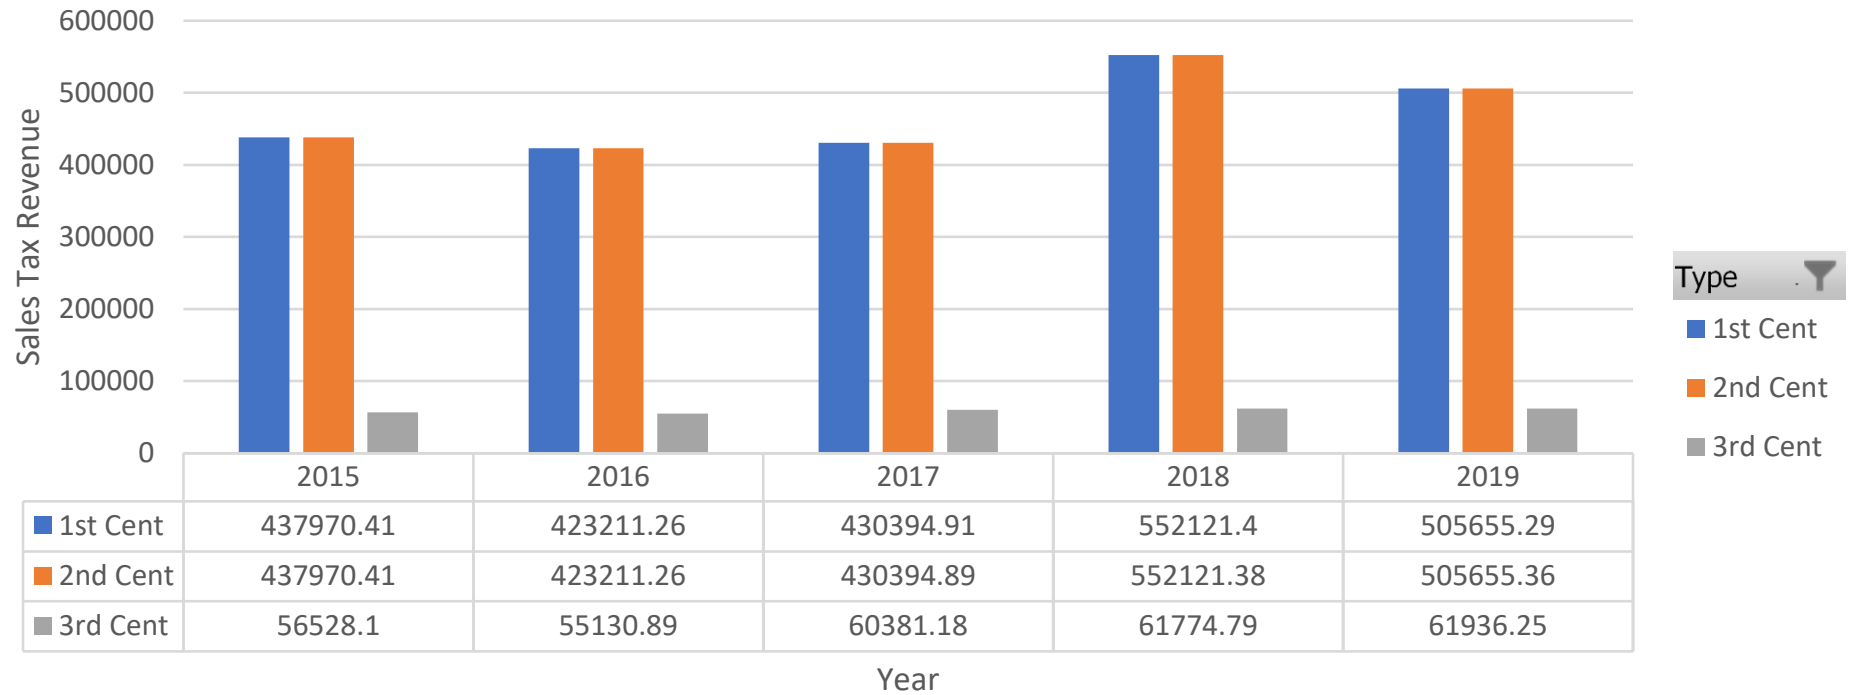

City of Beresford, SD

2019 Sales Tax Revenue

Month

Sum of Amount

Sales Tax Revenue by Year

Type

- 1st Cent
- 2nd Cent
- 3rd Cent

Year