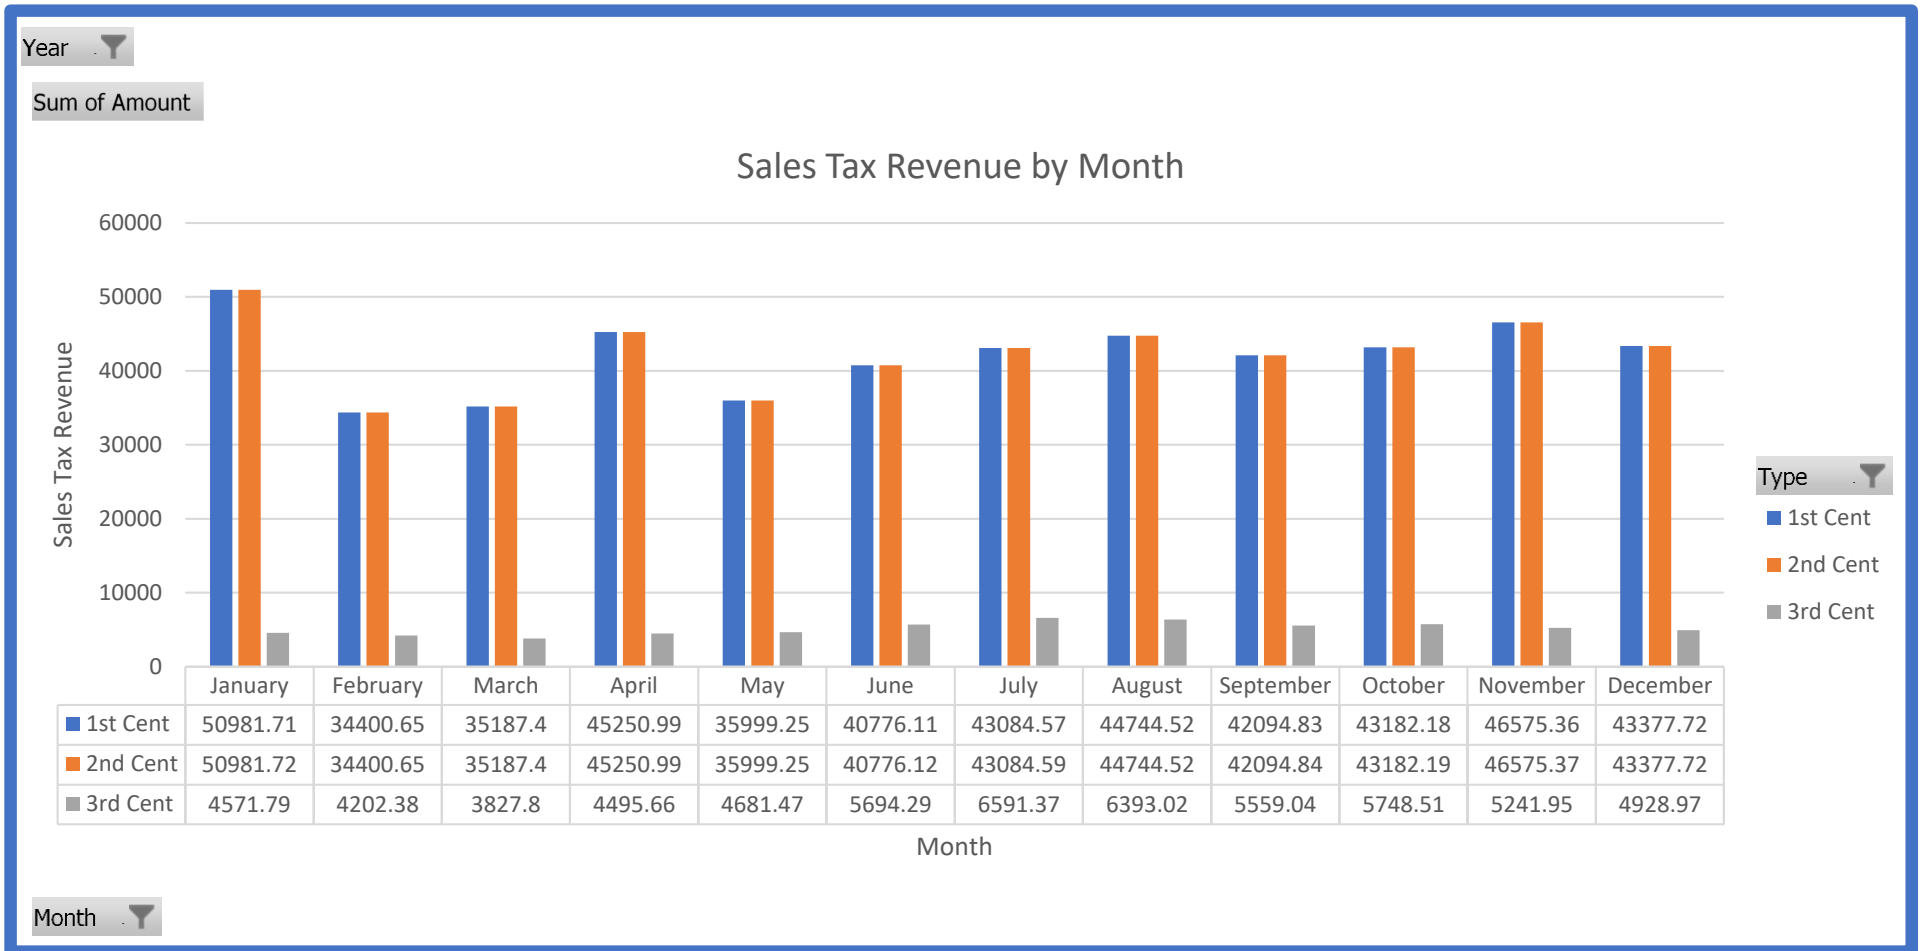

City of Beresford, SD

2019 Sales Tax Revenue

Month

Sum of Amount

Sales Tax Revenue by Year

Type

- 1st Cent
- 2nd Cent
- 3rd Cent

Year