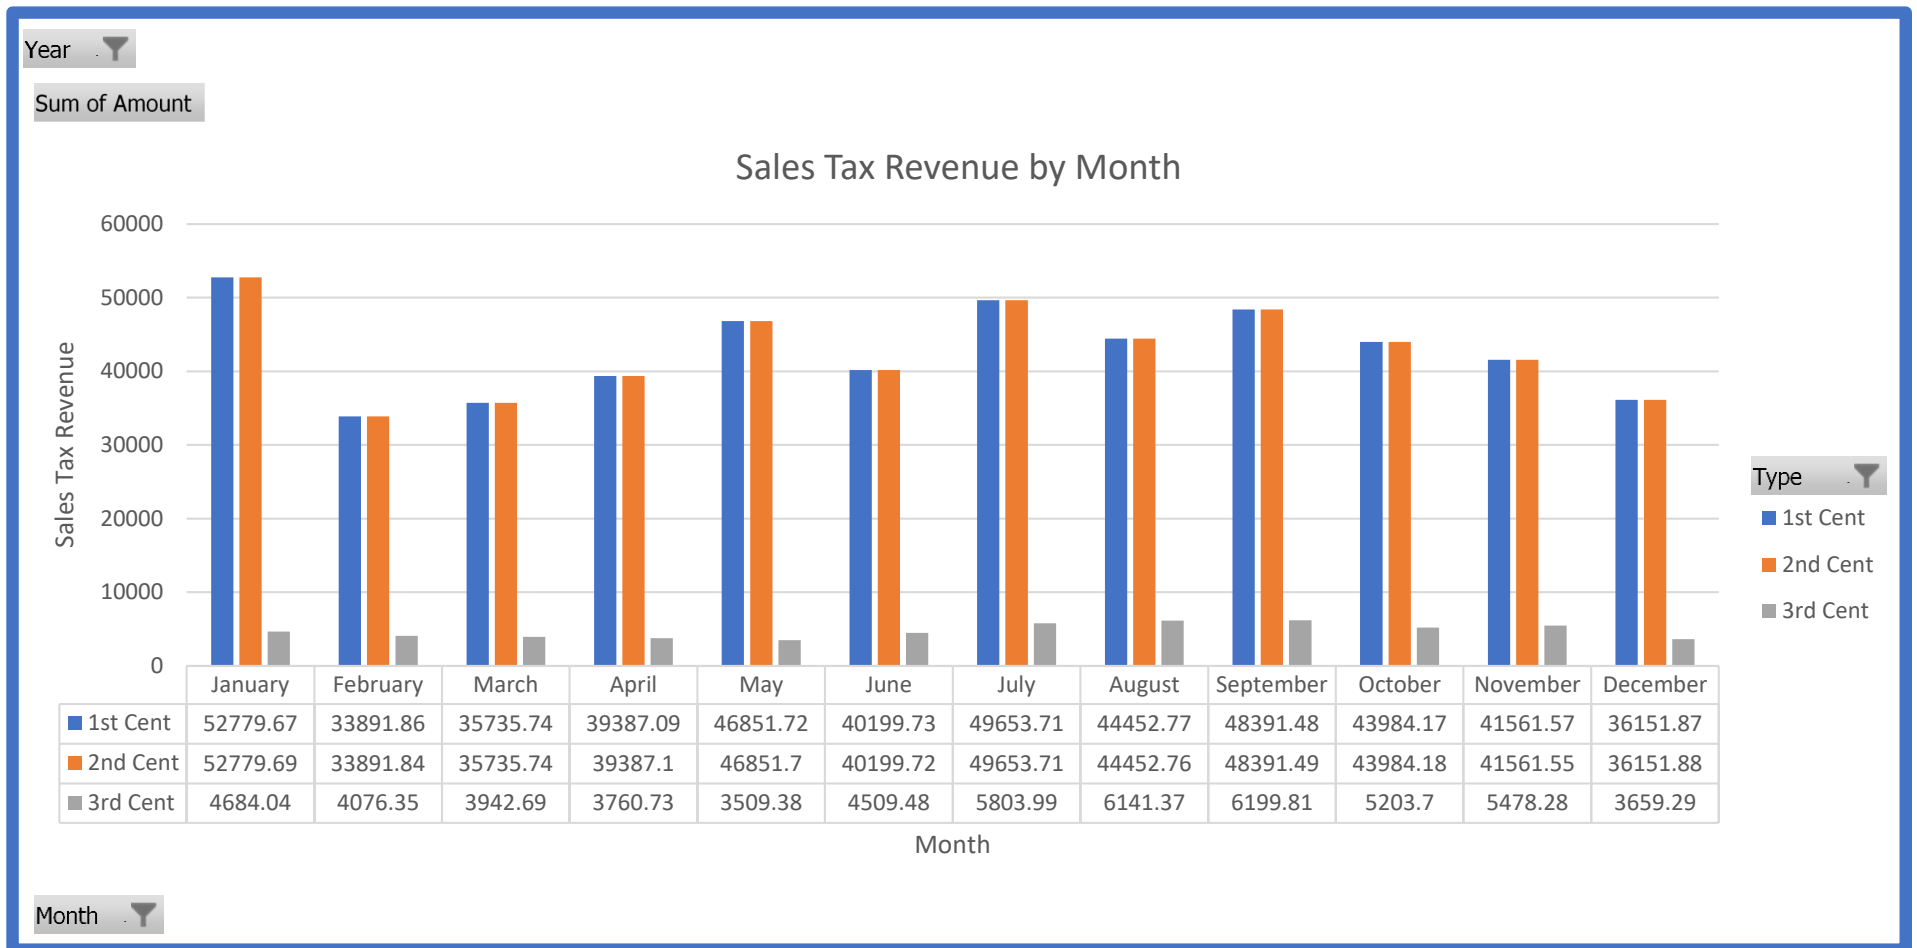

## 2020 Sales Tax Revenue

Month

Sum of Amount

### Sales Tax Revenue by Year

Type

- 1st Cent
- 2nd Cent
- 3rd Cent

Year