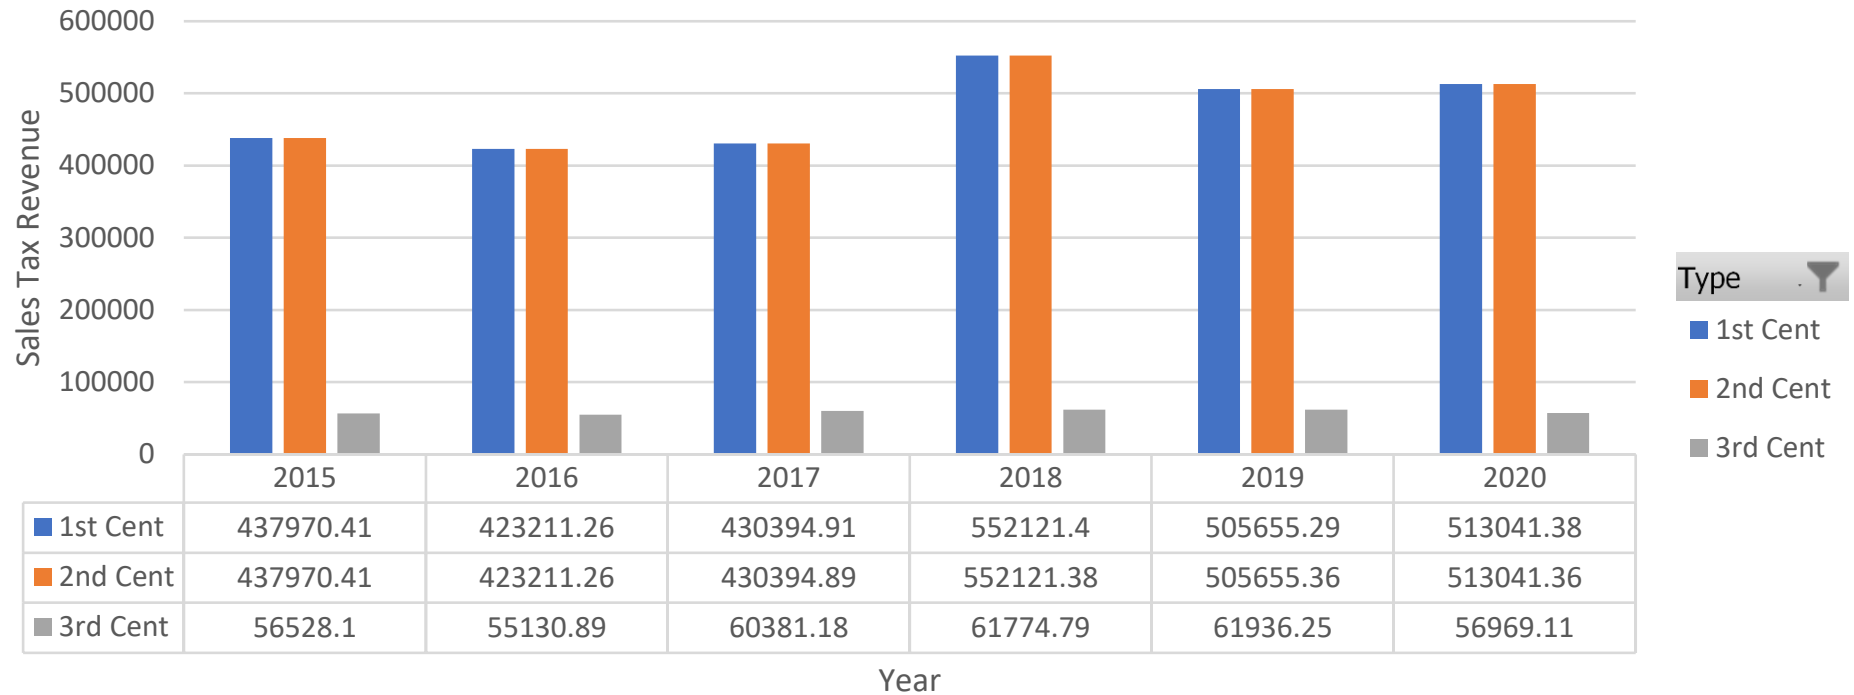

# City of Beresford, SD

## 2020 Sales Tax Revenue

Month

Sum of Amount

### Sales Tax Revenue by Year

Type

- 1st Cent
- 2nd Cent
- 3rd Cent

Year